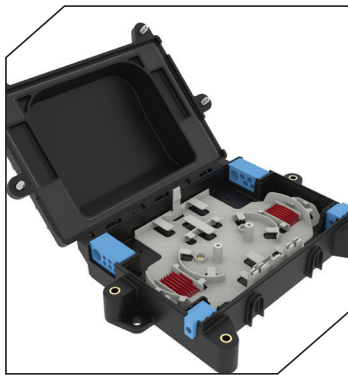

DTC4 - Splice only