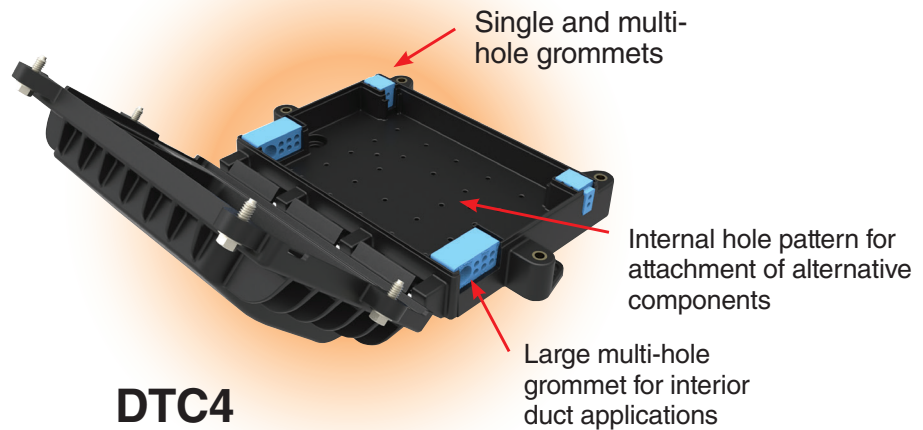

#### Key Features:

- **Size:** 10.8" x 7.8" x 3.2"  
(274 x 198 x 82 mm)
- **Max Splice Capacity:** 24
- **Max Adapter Capacity:** See table for adapter options
- **Grommet Quantity:** 4 or 6 – See table for grommet options
- Flexible grommet sealing system supports a wide range of flat or round cable profiles
- Factory installed sealing materials
- Reenterable and reusable
- Designed to GR-771 Generic Requirements for Fiber Splice Closures
- Constructed with flame retardant UV stabilized material
- **Applications:**
  - DTC4 - IP-68 rated
    - Aerial, below grade, direct buried, pole mount or interior applications
  - DTC6 - IP-68 rated
    - Aerial, below grade, direct buried, pole mount or interior applications

DTC4 - 2 grommets per end

DTC4 - Splice only

DTC4 - Splice + Bulkhead

DTC4 - Duct Transition

DTC6 - 3 grommets per end

DTC6 - Splice only

DTC6 - Splice + Bulkhead

DTC6 - Splice + Bulkhead

PLP® Fiber Optic Products

COYOTE® DTC4/DTC6 (Drop Termination Closure)

Installation Environments

Light Commercial  
Interior/Exterior  
Wall Mount

MDU - Multi-Dwelling Units  
Wall Mount

Hand Hole or  
Direct Buried

Aerial  
Mount

Pole  
Mount