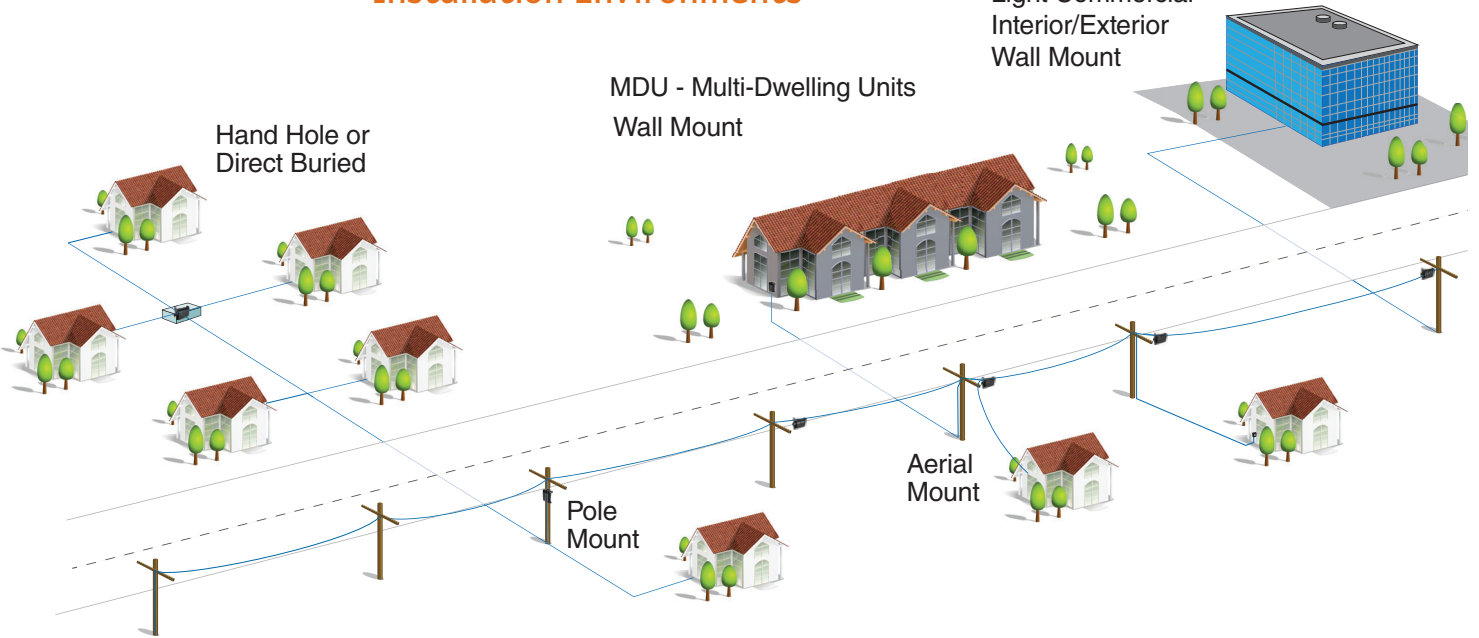

PLP® Fiber Optic Products

COYOTE® DTC4/DTC6 (Drop Termination Closure)

Installation Environments

Light Commercial  
Interior/Exterior  
Wall Mount

MDU - Multi-Dwelling Units  
Wall Mount

Hand Hole or  
Direct Buried

Aerial  
Mount

Pole  
Mount