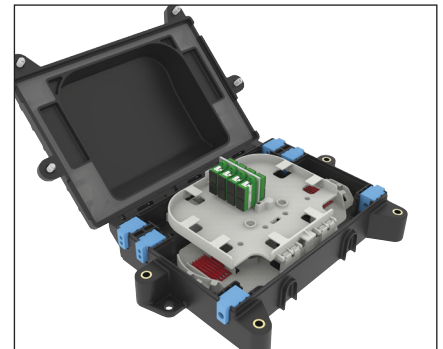

#### Key Features:

- **Size:** 10.8" x 7.8" x 3.2"  
(274 x 198 x 82 mm)
- **Max Splice Capacity:** 24
- **Max Adapter Capacity:** See table for adapter options
- **Grommet Quantity:** 4 or 6 – See table for grommet options
- Flexible grommet sealing system supports a wide range of flat or round cable profiles
- Factory installed sealing materials
- Reenterable and reusable
- Designed to GR-771 Generic Requirements for Fiber Splice Closures
- Constructed with flame retardant UV stabilized material
- **Applications:**
  - DTC4 - IP-68 rated
    - Aerial, below grade, direct buried, pole mount or interior applications
  - DTC6 - IP-68 rated
    - Aerial, below grade, direct buried, pole mount or interior applications

DTC4 - 2 grommets per end

DTC4 - Splice only

DTC4 - Splice + Bulkhead

DTC4 - Duct Transition

DTC6 - 3 grommets per end

DTC6 - Splice only

DTC6 - Splice + Bulkhead

DTC6 - Splice + Bulkhead

PLP® Fiber Optic Products

COYOTE® DTC4/DTC6 (Drop Termination Closure)

Installation Environments

Light Commercial  
Interior/Exterior  
Wall Mount

MDU - Multi-Dwelling Units  
Wall Mount

Hand Hole or  
Direct Buried