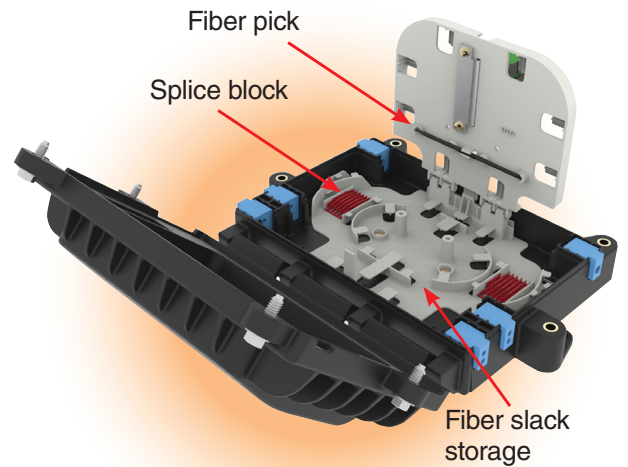

DTC4 - 2 grommets per end

DTC4 - Splice only

DTC4 - Splice + Bulkhead

DTC4 - Duct Transition

DTC6 - 3 grommets per end

DTC6 - Splice only

DTC6 - Splice + Bulkhead

DTC6 - Splice + Bulkhead

PLP® Fiber Optic Products

COYOTE® DTC4/DTC6 (Drop Termination Closure)

Installation Environments

Light Commercial  
Interior/Exterior  
Wall Mount

MDU - Multi-Dwelling Units  
Wall Mount

Hand Hole or  
Direct Buried

Aerial  
Mount

Pole  
Mount