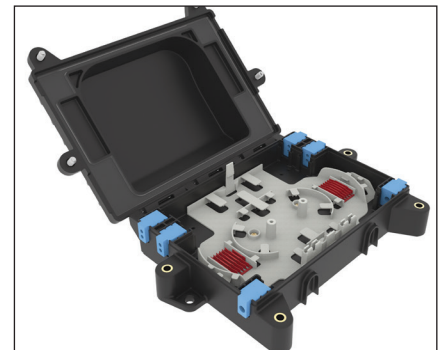

#### Key Features:

- **Size:** 10.8" x 7.8" x 3.2"  
(274 x 198 x 82 mm)
- **Max Splice Capacity:** 24
- **Max Adapter Capacity:** See table for adapter options
- **Grommet Quantity:** 4 or 6 – See table for grommet options
- Flexible grommet sealing system supports a wide range of flat or round cable profiles
- Factory installed sealing materials
- Reenterable and reusable
- Designed to GR-771 Generic Requirements for Fiber Splice Closures
- Constructed with flame retardant UV stabilized material
- **Applications:**
  - DTC4 - IP-68 rated
    - Aerial, below grade, direct buried, pole mount or interior applications
  - DTC6 - IP-68 rated
    - Aerial, below grade, direct buried, pole mount or interior applications

DTC4 - 2 grommets per end

DTC4 - Splice only

DTC4 - Splice + Bulkhead

DTC4 - Duct Transition

DTC6 - 3 grommets per end

DTC6 - Splice only

DTC6 - Splice + Bulkhead

DTC6 - Splice + Bulkhead