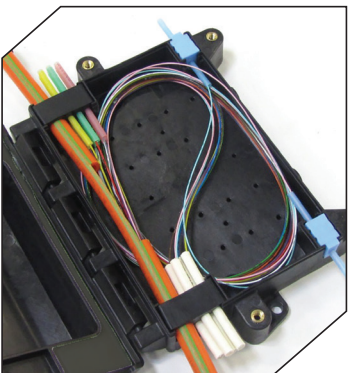

#### Description

Identifying closure systems to protect the final connection point in your FTTH network is critical. Selecting one packed with features to support splicing, connectivity or ducting applications, using traditional cable, blown fiber, pushable drop cable technology or microtube cable, with a footprint slightly larger than a splice tray, has been impossible; until now.

#### Key Features:

- **Size:** 10.8" x 7.8" x 3.2"  
(274 x 198 x 82 mm)
- **Max Splice Capacity:** 24
- **Max Adapter Capacity:** See table for adapter options
- **Grommet Quantity:** 4 or 6 – See table for grommet options
- Flexible grommet sealing system supports a wide range of flat or round cable profiles
- Factory installed sealing materials
- Reenterable and reusable
- Designed to GR-771 Generic Requirements for Fiber Splice Closures
- Constructed with flame retardant UV stabilized material
- **Applications:**
  - DTC4 - IP-68 rated
    - Aerial, below grade, direct buried, pole mount or interior applications
  - DTC6 - IP-68 rated
    - Aerial, below grade, direct buried, pole mount or interior applications

DTC4 - 2 grommets per end

DTC4 - Splice only

DTC4 - Splice + Bulkhead

DTC4 - Duct Transition

DTC6 - 3 grommets per end

DTC6 - Splice only

DTC6 - Splice + Bulkhead

DTC6 - Splice + Bulkhead