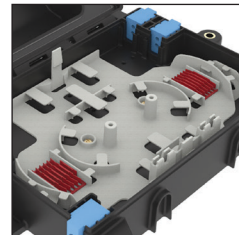

## COYOTE® DTC4/DTC6 (Drop Termination Closure)

4/6 Grommet Design

COMMUNICATIONS

ENERGY

SPECIAL INDUSTRIES

SOLAR

#### Description

Identifying closure systems to protect the final connection point in your FTTH network is critical. Selecting one packed with features to support splicing, connectivity or ducting applications, using traditional cable, blown fiber, pushable drop cable technology or microtube cable, with a footprint slightly larger than a splice tray, has been impossible; until now.