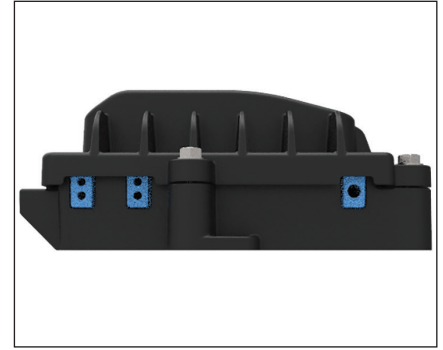

#### Key Features:

- **Size:** 10.8" x 7.8" x 3.2"  
(274 x 198 x 82 mm)
- **Max Splice Capacity:** 24
- **Max Adapter Capacity:** See table for adapter options
- **Grommet Quantity:** 4 or 6 – See table for grommet options
- Flexible grommet sealing system supports a wide range of flat or round cable profiles
- Factory installed sealing materials
- Reenterable and reusable
- Designed to GR-771 Generic Requirements for Fiber Splice Closures
- Constructed with flame retardant UV stabilized material
- **Applications:**
  - DTC4 - IP-68 rated
    - Aerial, below grade, direct buried, pole mount or interior applications
  - DTC6 - IP-68 rated
    - Aerial, below grade, direct buried, pole mount or interior applications

DTC4 - 2 grommets per end

DTC4 - Splice only

DTC4 - Splice + Bulkhead

DTC4 - Duct Transition

DTC6 - 3 grommets per end

DTC6 - Splice only

DTC6 - Splice + Bulkhead

DTC6 - Splice + Bulkhead