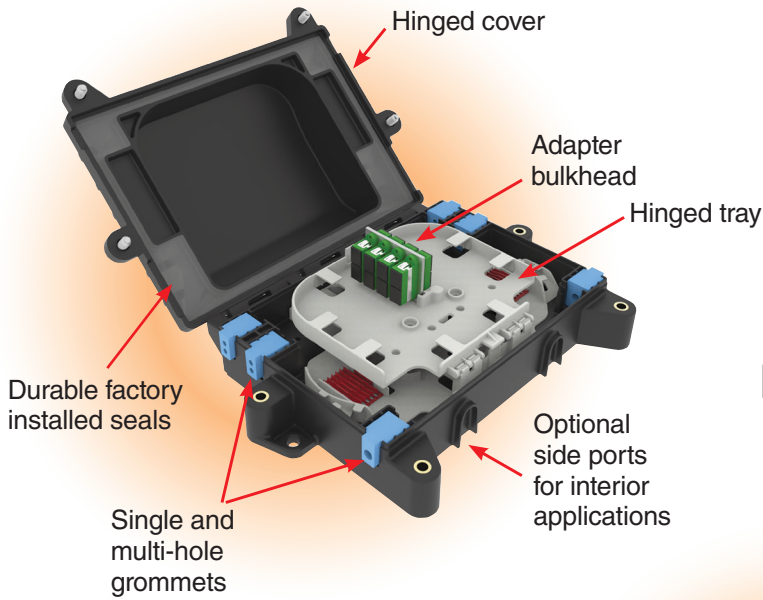

DTC4 - 2 grommets per end

DTC4 - Splice only

DTC4 - Splice + Bulkhead

DTC4 - Duct Transition

DTC6 - 3 grommets per end

DTC6 - Splice only

DTC6 - Splice + Bulkhead

DTC6 - Splice + Bulkhead

PLP® Fiber Optic Products

COYOTE® DTC4/DTC6 (Drop Termination Closure)

Installation Environments

Light Commercial  
Interior/Exterior  
Wall Mount

MDU - Multi-Dwelling Units  
Wall Mount

Hand Hole or  
Direct Buried

Aerial  
Mount

Pole  
Mount