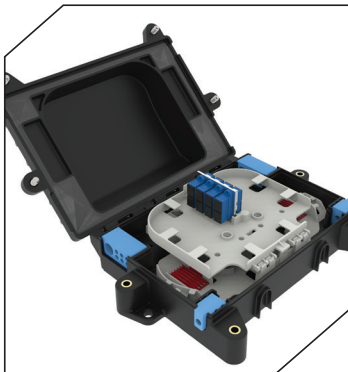

#### Key Features:

- **Size:** 10.8" x 7.8" x 3.2"  
(274 x 198 x 82 mm)
- **Max Splice Capacity:** 24
- **Max Adapter Capacity:** See table for adapter options
- **Grommet Quantity:** 4 or 6 – See table for grommet options
- Flexible grommet sealing system supports a wide range of flat or round cable profiles
- Factory installed sealing materials
- Reenterable and reusable
- Designed to GR-771 Generic Requirements for Fiber Splice Closures
- Constructed with flame retardant UV stabilized material
- **Applications:**
  - DTC4 - IP-68 rated
    - Aerial, below grade, direct buried, pole mount or interior applications
  - DTC6 - IP-68 rated
    - Aerial, below grade, direct buried, pole mount or interior applications

DTC4 - 2 grommets per end

DTC4 - Splice only

DTC4 - Splice + Bulkhead

DTC4 - Duct Transition

DTC6 - 3 grommets per end

DTC6 - Splice only

DTC6 - Splice + Bulkhead

DTC6 - Splice + Bulkhead