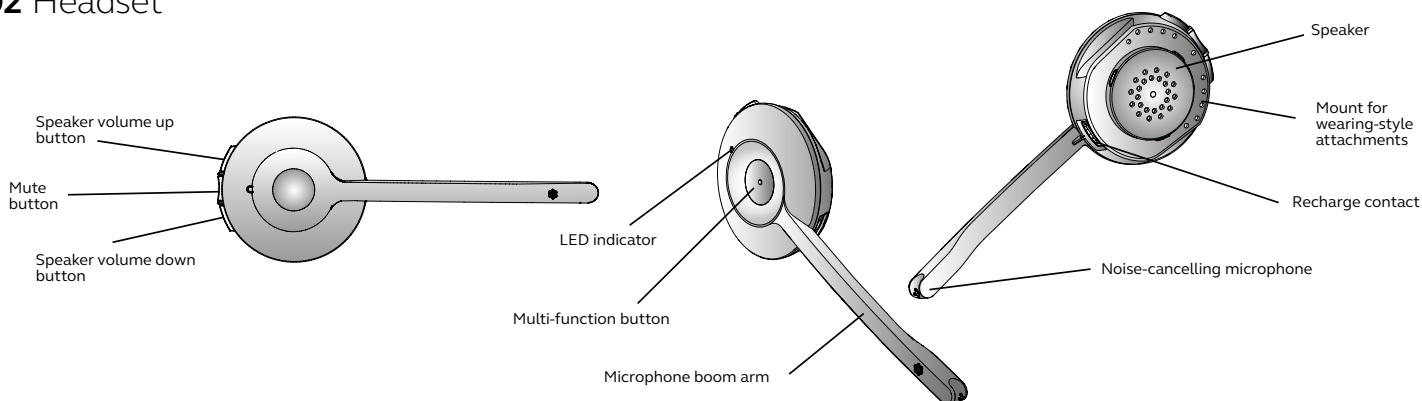

02 Headset

Specifications

Work Space	At office desk	•	•	•	•
	Around office	•	•	•	•
	On the go		•		•
Connectivity	Desk phone	•	•		
	Softphone			•	•
	Mobile		•		•
	Tablet		•		•
Wireless Technology	DECT	•		•	
	Bluetooth®¹		•		•
Build	Mono	•	•	•	•
	Duo	•	•	•	
Wearing Style	Headband	•	•	•	•
	Earhook (Mono only)	•²	•²	•²	•²
	Neckband (Mono only)	•²	•²	•²	•²
Cable	Wireless	•	•	•	•
Talk time	Up to -hours	8	12	8	12
	Up to -m/ft	120/395	100/330	120/395	100/330

¹NFC enabled for easy pairing and connectivity ² Available as an accessory