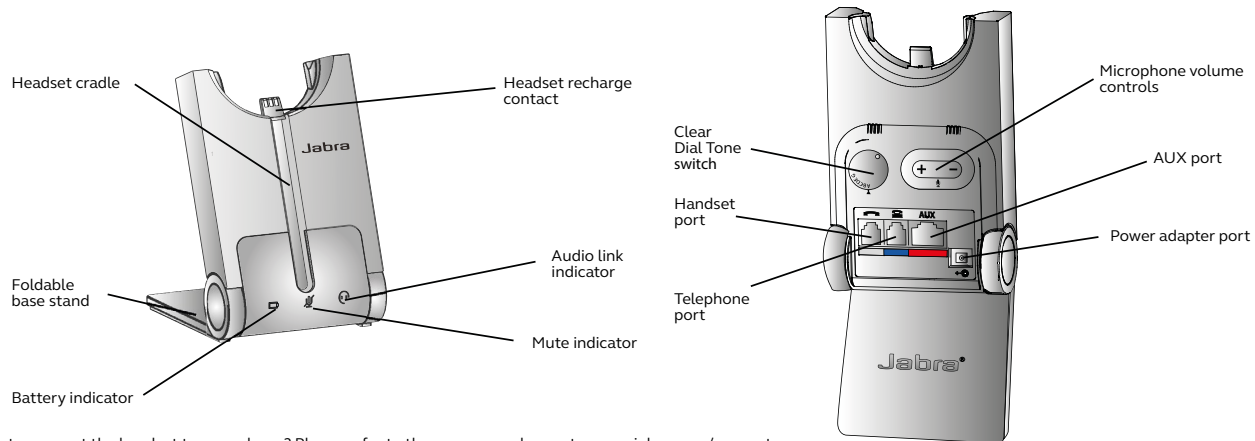

Jabra Pro 900 Series - Product overview

01 Base

You need assistance to connect the headset to your phone? Please refer to the user manual or go to www.jabra.com/support